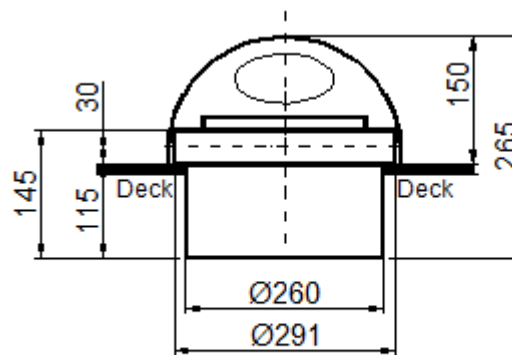

# COMPASS MOD. 150 A - B - C

Compass with drum Mod. **150/A**  
For desktop or encasing, light 12 e  
24 V., Compensation B C D.

Compass with drum and spherical  
protection dome  
Mod. **150/B** For desktop or encasing,  
light 12 e 24 V., Compensation B C D.

Compass with drum and conical protection  
dome Mod. **150/C**  
For desktop or encasing, light 12 e 24 V.  
Compensation B C D.

**Mod. 150/A**

**Mod. 150/B**

**Mod. 150/C**