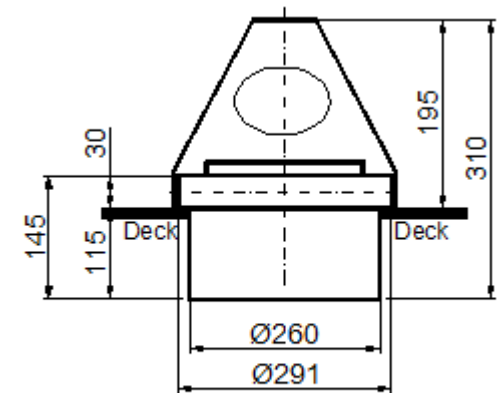

# COMPASS MOD. 150 A - B - C

Compass with drum Mod. **150/A**  
For desktop or encasing, light 12 e  
24 V., Compensation B C D.

Compass with drum and spherical  
protection dome  
Mod. **150/B** For desktop or encasing,  
light 12 e 24 V., Compensation B C D.

Compass with drum and conical protection  
dome Mod. **150/C**  
For desktop or encasing, light 12 e 24 V.  
Compensation B C D.

**Mod. 150/A**

**Mod. 150/B**

**Mod. 150/C**