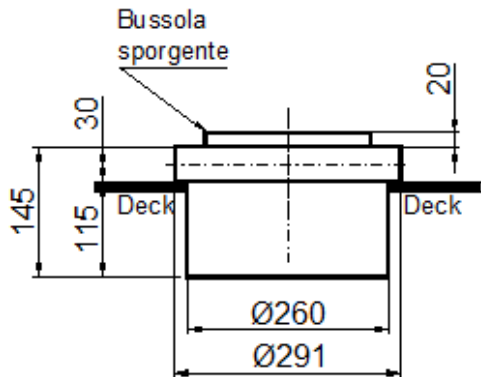

# COMPASS MOD. 150 A - B - C

Compass with drum Mod. **150/A**  
For desktop or encasing, light 12 e  
24 V., Compensation B C D.

Compass with drum and spherical  
protection dome  
Mod. **150/B** For desktop or encasing,  
light 12 e 24 V., Compensation B C D.

Compass with drum and conical protection  
dome Mod. **150/C**  
For desktop or encasing, light 12 e 24 V.  
Compensation B C D.

**Mod. 150/A**

**Mod. 150/B**

**Mod. 150/C**