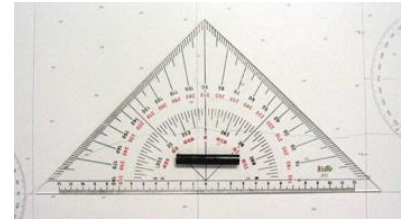

CHARTS INSTRUMENTS

Art. 67146

Perspex rolling parallel rules, transparent, engraved graduation, length 45cm.

Art. 67147

Perspex rolling parallel rules, transparent, without graduation, length 45cm.

Perspex parallel rules, transparent, engraved graduation, made in England "Capt. Field"

Art. 67145/A length cm 45 (18")

Art. 67145/B length cm 60 (24")

Perspex parallel rules, transparent, without graduation

Art. 67137/A length cm 30

Art. 67137/B length cm 40

Art. 67137/C length cm 50

Art. 67137/D length cm 60

Art. 67201

Perspex rule for chart work, various length

Art. 67199

Brass chart weight 500 gr

CHARTS INSTRUMENTS

Art. 67144/d

Plexiglas triangle protractor, transparent, engraved graduation, with handle, economical type. Cm 25