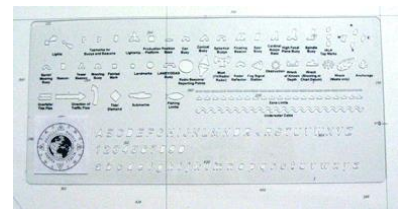

Art. 20051

Stencil with symbolism for chart correction.