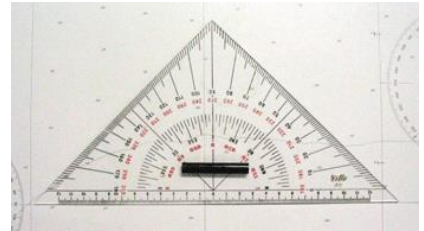

CHARTS INSTRUMENTS

Art. 67146

Perspex rolling parallel rules, transparent, engraved graduation, length 45cm.

Art. 67147

Perspex rolling parallel rules, transparent, without graduation, length 45cm.

Perspex parallel rules, transparent, engraved graduation, made in England "Capt. Field"

Art. 67145/A length cm 45 (18")

Art. 67145/B length cm 60 (24")

Perspex parallel rules, transparent, without graduation

Art. 67137/A length cm 30

Art. 67137/B length cm 40

Art. 67137/C length cm 50

Art. 67137/D length cm 60

Art. 67201

Perspex rule for chart work, various length

Art. 67199

Brass chart weight 500 gr

CHARTS INSTRUMENTS

Art. 67144/d

Plexiglas triangle protractor, transparent, engraved graduation, with handle, economical type. Cm 25

Art. 67144/B

Perspex triangle protractor, transparent, engraved graduation, with handle, V. Martini type cm 28

Art. 20051

Stencil with symbolism for chart correction.

Art. 67197

Semi circular protractor for chart work, diam. cm 13