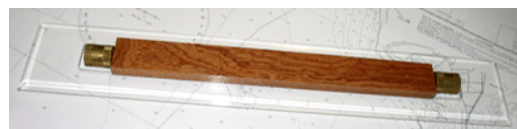

CHARTS INSTRUMENTS

Art. 67146

Perspex rolling parallel rules, transparent, engraved graduation, length 45cm.

Art. 67147

Perspex rolling parallel rules, transparent, without graduation, length 45cm.

Perspex parallel rules, transparent, engraved graduation, made in England "Capt. Field"

Art. 67145/A length cm 45 (18")

Art. 67145/B length cm 60 (24")

Perspex parallel rules, transparent, without graduation

Art. 67137/A length cm 30

Art. 67137/B length cm 40

Art. 67137/C length cm 50

Art. 67137/D length cm 60