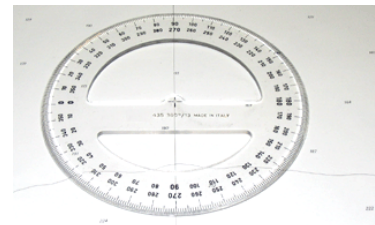

CHARTS INSTRUMENTS

Art. 67146

Perspex rolling parallel rules, transparent, engraved graduation, length 45cm.

Art. 67147

Perspex rolling parallel rules, transparent, without graduation, length 45cm.

Perspex parallel rules, transparent, engraved graduation, made in England "Capt. Field"

Art. 67145/A length cm 45 (18")

Art. 67145/B length cm 60 (24")

Perspex parallel rules, transparent, without graduation

Art. 67137/A length cm 30

Art. 67137/B length cm 40

Art. 67137/C length cm 50

Art. 67137/D length cm 60

Art. 67201

Perspex rule for chart work, various length

Art. 67199

Brass chart weight 500 gr

CHARTS INSTRUMENTS

Art. 67144/d

Plexiglas triangle protractor, transparent, engraved graduation, with handle, economical type. Cm 25

Art. 67198

Circular protractor for chart work, diam. cm 13

Very fine tip pens for chart correction.

- Art. 20052/A** black
- Art. 20052/B** red
- Art. 20052/C** blue
- Art. 20052/D** purple

Art. 67196/D
Chart reading glass with light