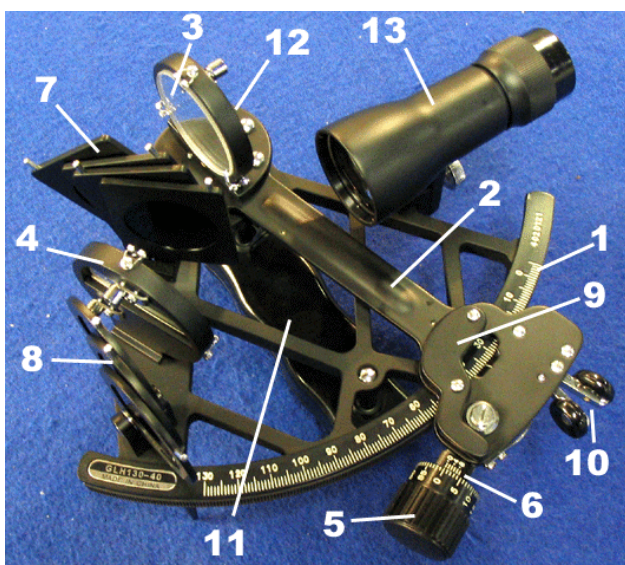

SESTANTI

Technical Data

Type	GLH130-40
Measuring range	-5° ~ 130°
Telescope	3.5 x 40
Lamp voltage	3V
Net weight	1.2 Kg

Art. 67157 Sestante Changzhou. Made in China. Con monocolo galileiano 3,5x40 mm e illuminazione. Fornito in cassetta di legno

Structure

- 1 - graduated arc
- 2 - index arm
- 3 - index mirror
- 4 - horizon glass
- 5 - micrometer drum
- 6 - vernier
- 7 - index mirror filters
- 8 - horizon glass filters
- 9 - lighting unit
- 10 - quick release clamp
- 11 - handle
- 12 - adjusting screw
- 13 - telescope